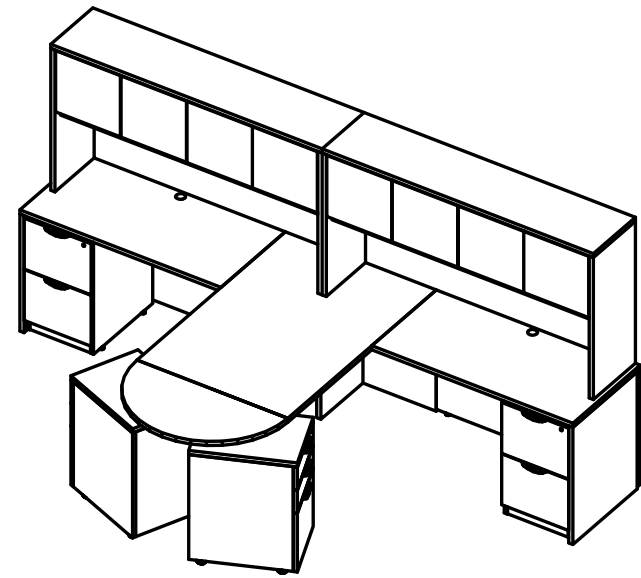

Count	Mfg	Part #	Description	Sell	Extended Sell	Finish
1	ALE	VA277236	VALENCIA SERIES, D-TOP DESK SHELL, 72"W x36"D x29 1/2"H			
2	ALE	VA286615	VALENCIA SERIES, STORAGE HUTCHES, 66"Wx15"Dx36"H			
2	ALE	VA354824	VALENCIA SERIES, REVERSIBLE RETURN / BRIDGE SHELL, 48"W x24"			
2	ALE	VA542822	VALENCIA SERIES, F/F FULL PEDESTAL, 16"W x22"D x28"H			
2	ALE	VA572816	VALENCIA SERIES, B/B/F MOBILE PEDESTAL			

Total: