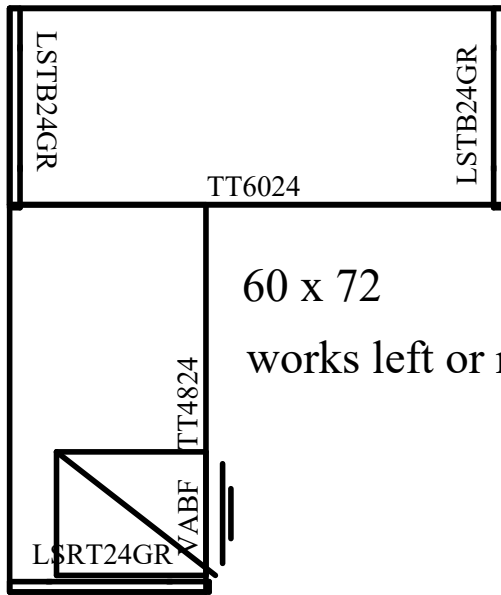

60 x 72
works left or right