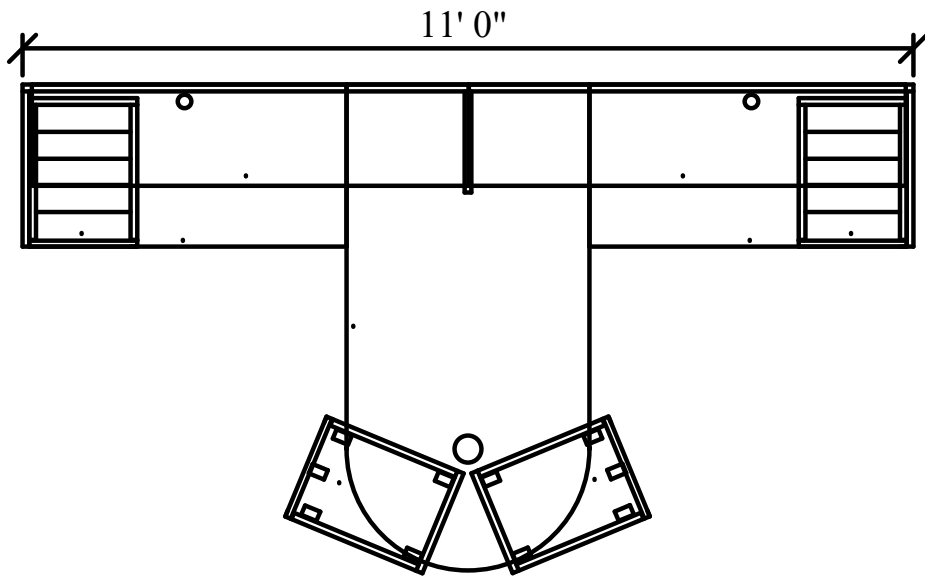

Count	Mfg	Part #	Description	Sell	Extended Sell	Finish
1	ALE	VA277236	VALENCIA SERIES, D-TOP DESK SHELL, 72"W x36"D x29 1/2"H			
2	ALE	VA286615	VALENCIA SERIES, STORAGE HUTCHES, 66"Wx15"Dx36"H			
2	ALE	VA354824	VALENCIA SERIES, REVERSIBLE RETURN / BRIDGE SHELL, 48"W x24"			
2	ALE	VA542822	VALENCIA SERIES, F/F FULL PEDESTAL, 16"W x22"D x28"H			
2	ALE	VA572816	VALENCIA SERIES, B/B/F MOBILE PEDESTAL			

Total: