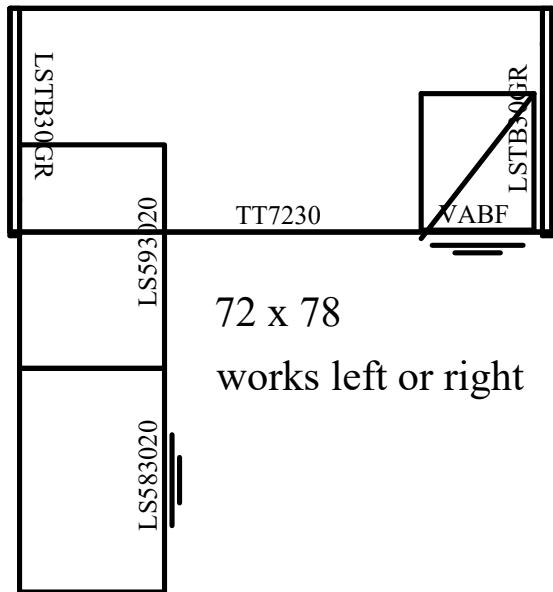

Count	Mfg	Part #	Description	Sell	Extended Sell	Finish	Frame Design	Other	Building
1	ALE	LS583020	FILE,LOW CRED,LAT/PEN						
1	ALE	LS593020	CABINET,LOW,CREDENZA						
2	ALE	LSTB30GR	BASE,O-LEG,TABLE,30",SV						
1	ALE	TT7230	TABLETOP,72"X30"						
1	ALE	VABF	MOBILE PEDESTAL,BOX/FILE						

Total: