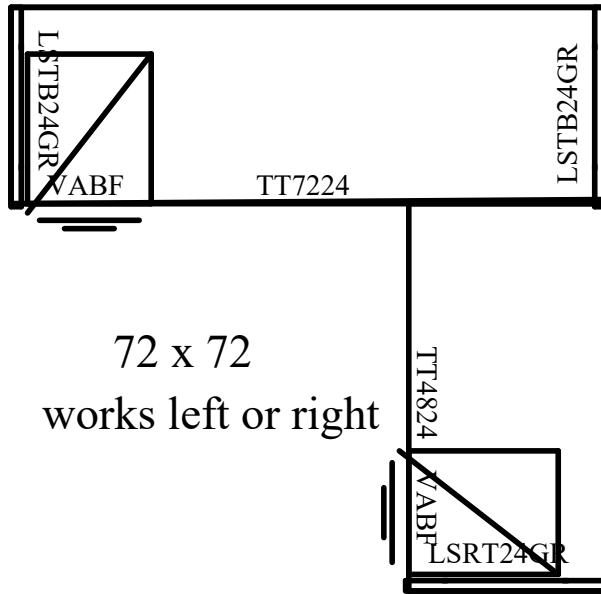

Count	Mfg	Part #	Description	Sell	Extended Sell	Finish	Frame Design	Other	Building
1	ALE	LSRT24GR	RETURN O-LEG BASE						
2	ALE	LSTB24GR	BASE,O-LEG,TABLE,24",SV						
1	ALE	TT4824	TABLETOP,48"X24"						
1	ALE	TT7224	TABLETOP,72"X24"						
2	ALE	VABF	MOBILE PEDESTAL,BOX/FILE						

Total: