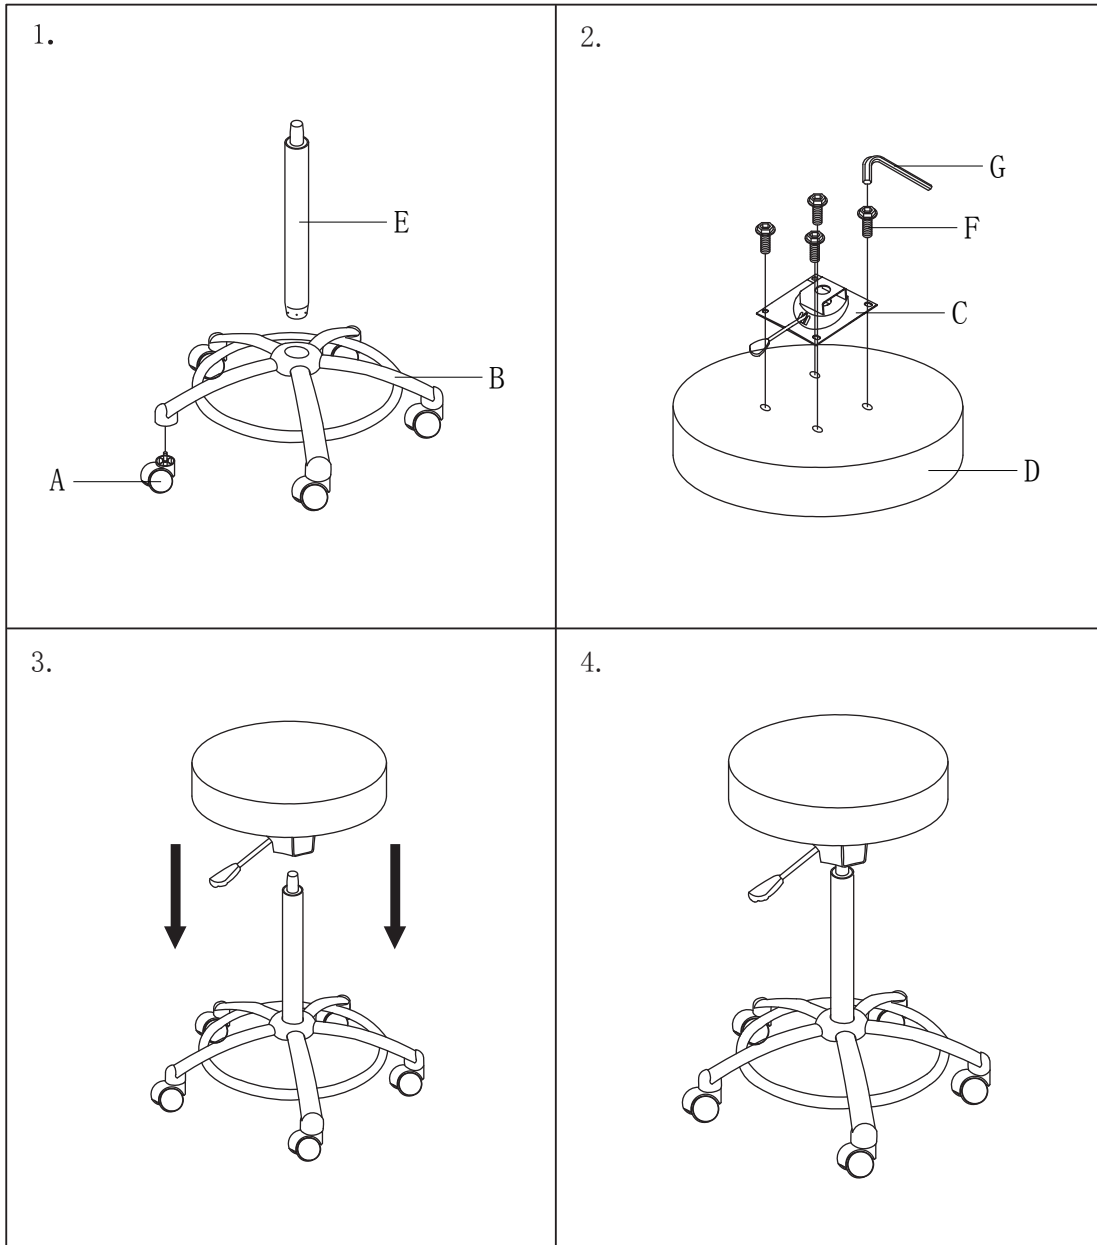

ASSEMBLY INSTRUCTIONS

<p>A.</p>  <p>5 PCS</p>	<p>E.</p>  <p>1 PC</p>
<p>B.</p>  <p>1 PC</p>	<p>F.</p>  <p>4 PCS</p>
<p>C.</p>  <p>1 PC</p>	<p>G.</p>  <p>1 PC</p>
<p>D.</p>  <p>1 PC</p>	

Model: ALE-US4616

Ayuda del producto y partes / Support technique et pieces

OPERATING INSTRUCTIONS

Model: ALE-US4616

Seat Height

To raise the seat height, stand up from the chair while lifting the lever, "A," under the right side of the seat. To lower the seat height, lift the lever, "A," while sitting in the chair.